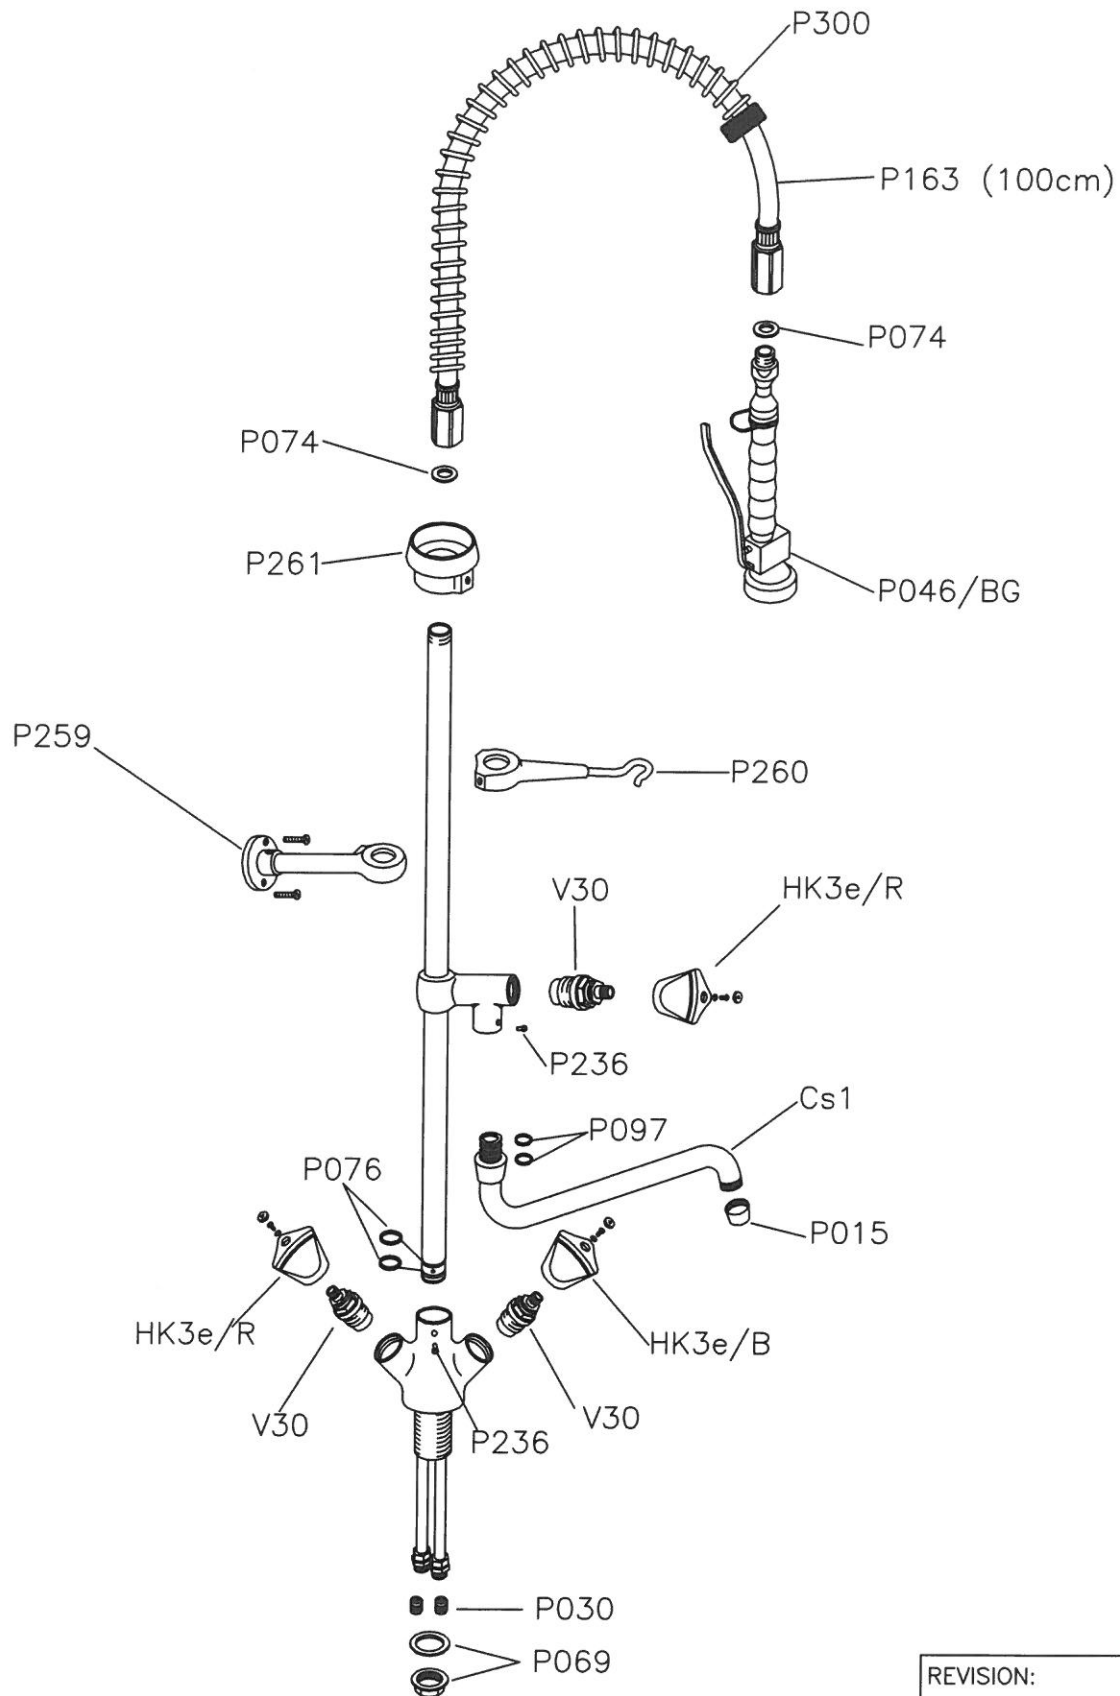

04/2010

Mod: CW8003

Production code: 3S.2403.S1.K33/BG

Diamond
catering equipment

REVISION:	1.0
LAST REVIEW:	20100423
VALIDITY:	---
DRAWING No.	---
Source Drawing:	2096/0/R

DESCRIPTION:	
Bench-mount Pre-Rinse Unit w. Monobloc Mixing Faucet	
MOD.	Product Code
STYL-RST (K3e)	3s.2403.s1.K33/BG
Former Product Code: ---	